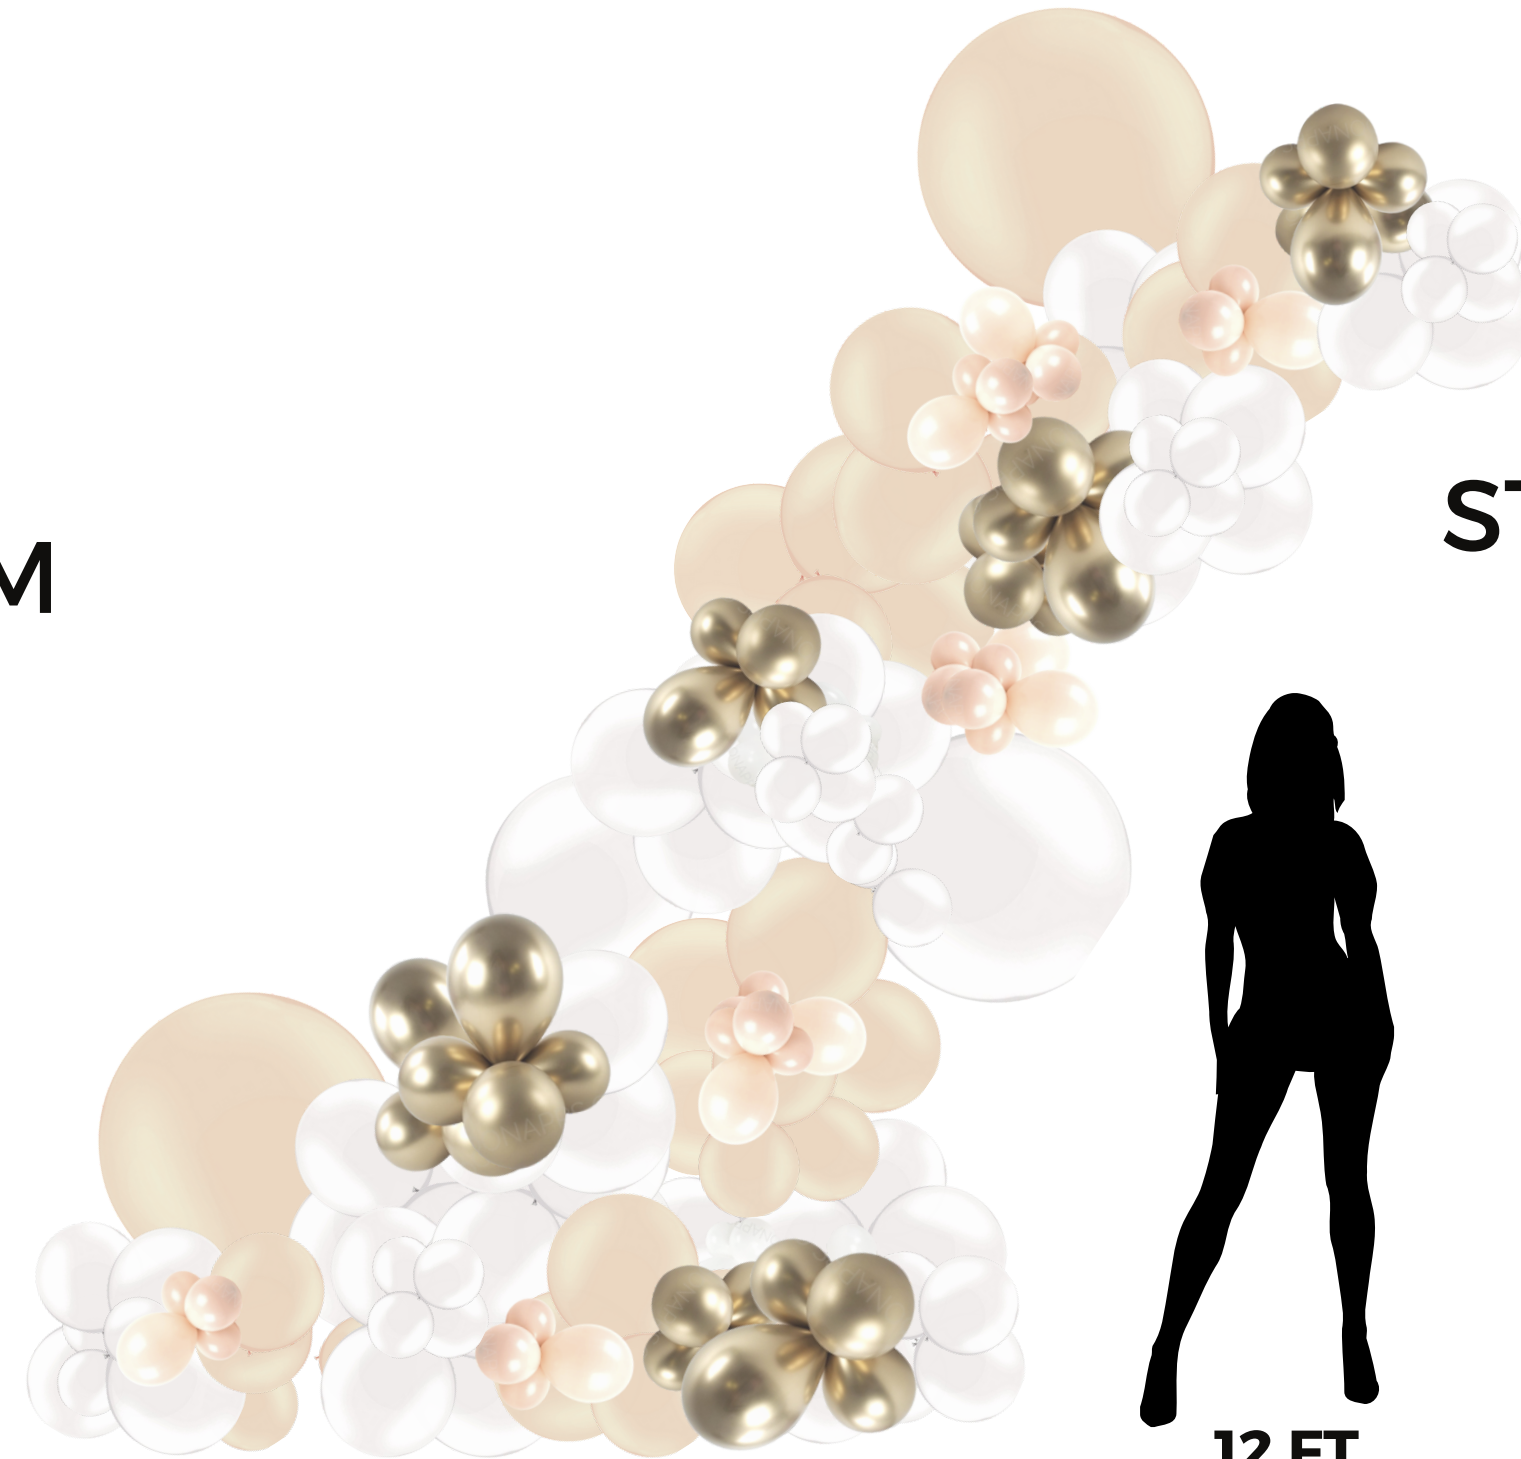

5, 9, 12,17 INCHES BALLOON SIZES INCLUDED

**12 FT
\$275**

AP. 270 balloons

**9 FT
\$225**

AP. 214 balloons

**6 FT
\$150**

AP, 144 balloons

BALLOON GARLANDS MENU

OFFERED WITH INSTALLATION SERVICE
MINIMUM SIZE 12 FT

**STYLE
PREMIUM**

12 FT
**\$300 + DELIVERY AND
SETUP FEE**
AP, 300 balloons

**STYLE DE
LUXE**

12 FT
**\$400 + DELIVERY AND
SETUP FEE**
AP, 400 balloons

BALLOON GARLAND STYLE PREMIUM

OFFERED WITH INSTALLATION SERVICE
MINIMUM SIZE 12 FT

**CUSTOM/DOUBLED BALLOON COLORS
OF YOUR CHOISE AND CHROME ACCENTS INCLUDED!!!**

**STYLE
PREMIUM**

12 FT

**\$300 + DELIVERY AND
SETUP FEE**

**STYLE
PREMIUM**

12 FT

**\$300 + DELIVERY AND
SETUP FEE**

AP, 300 balloons

5, 9, 12,17 INCHES BALLOON SIZES INCLUDED

BALLOON GARLAND STYLE DE LUXE

OFFERED WITH INSTALLATION SERVICE
MINIMUM SIZE 12 FT

CUSTOM/DOUBLED BALLOON COLORS
OF YOUR CHOICE AND CHROME ACCENTS INCLUDED