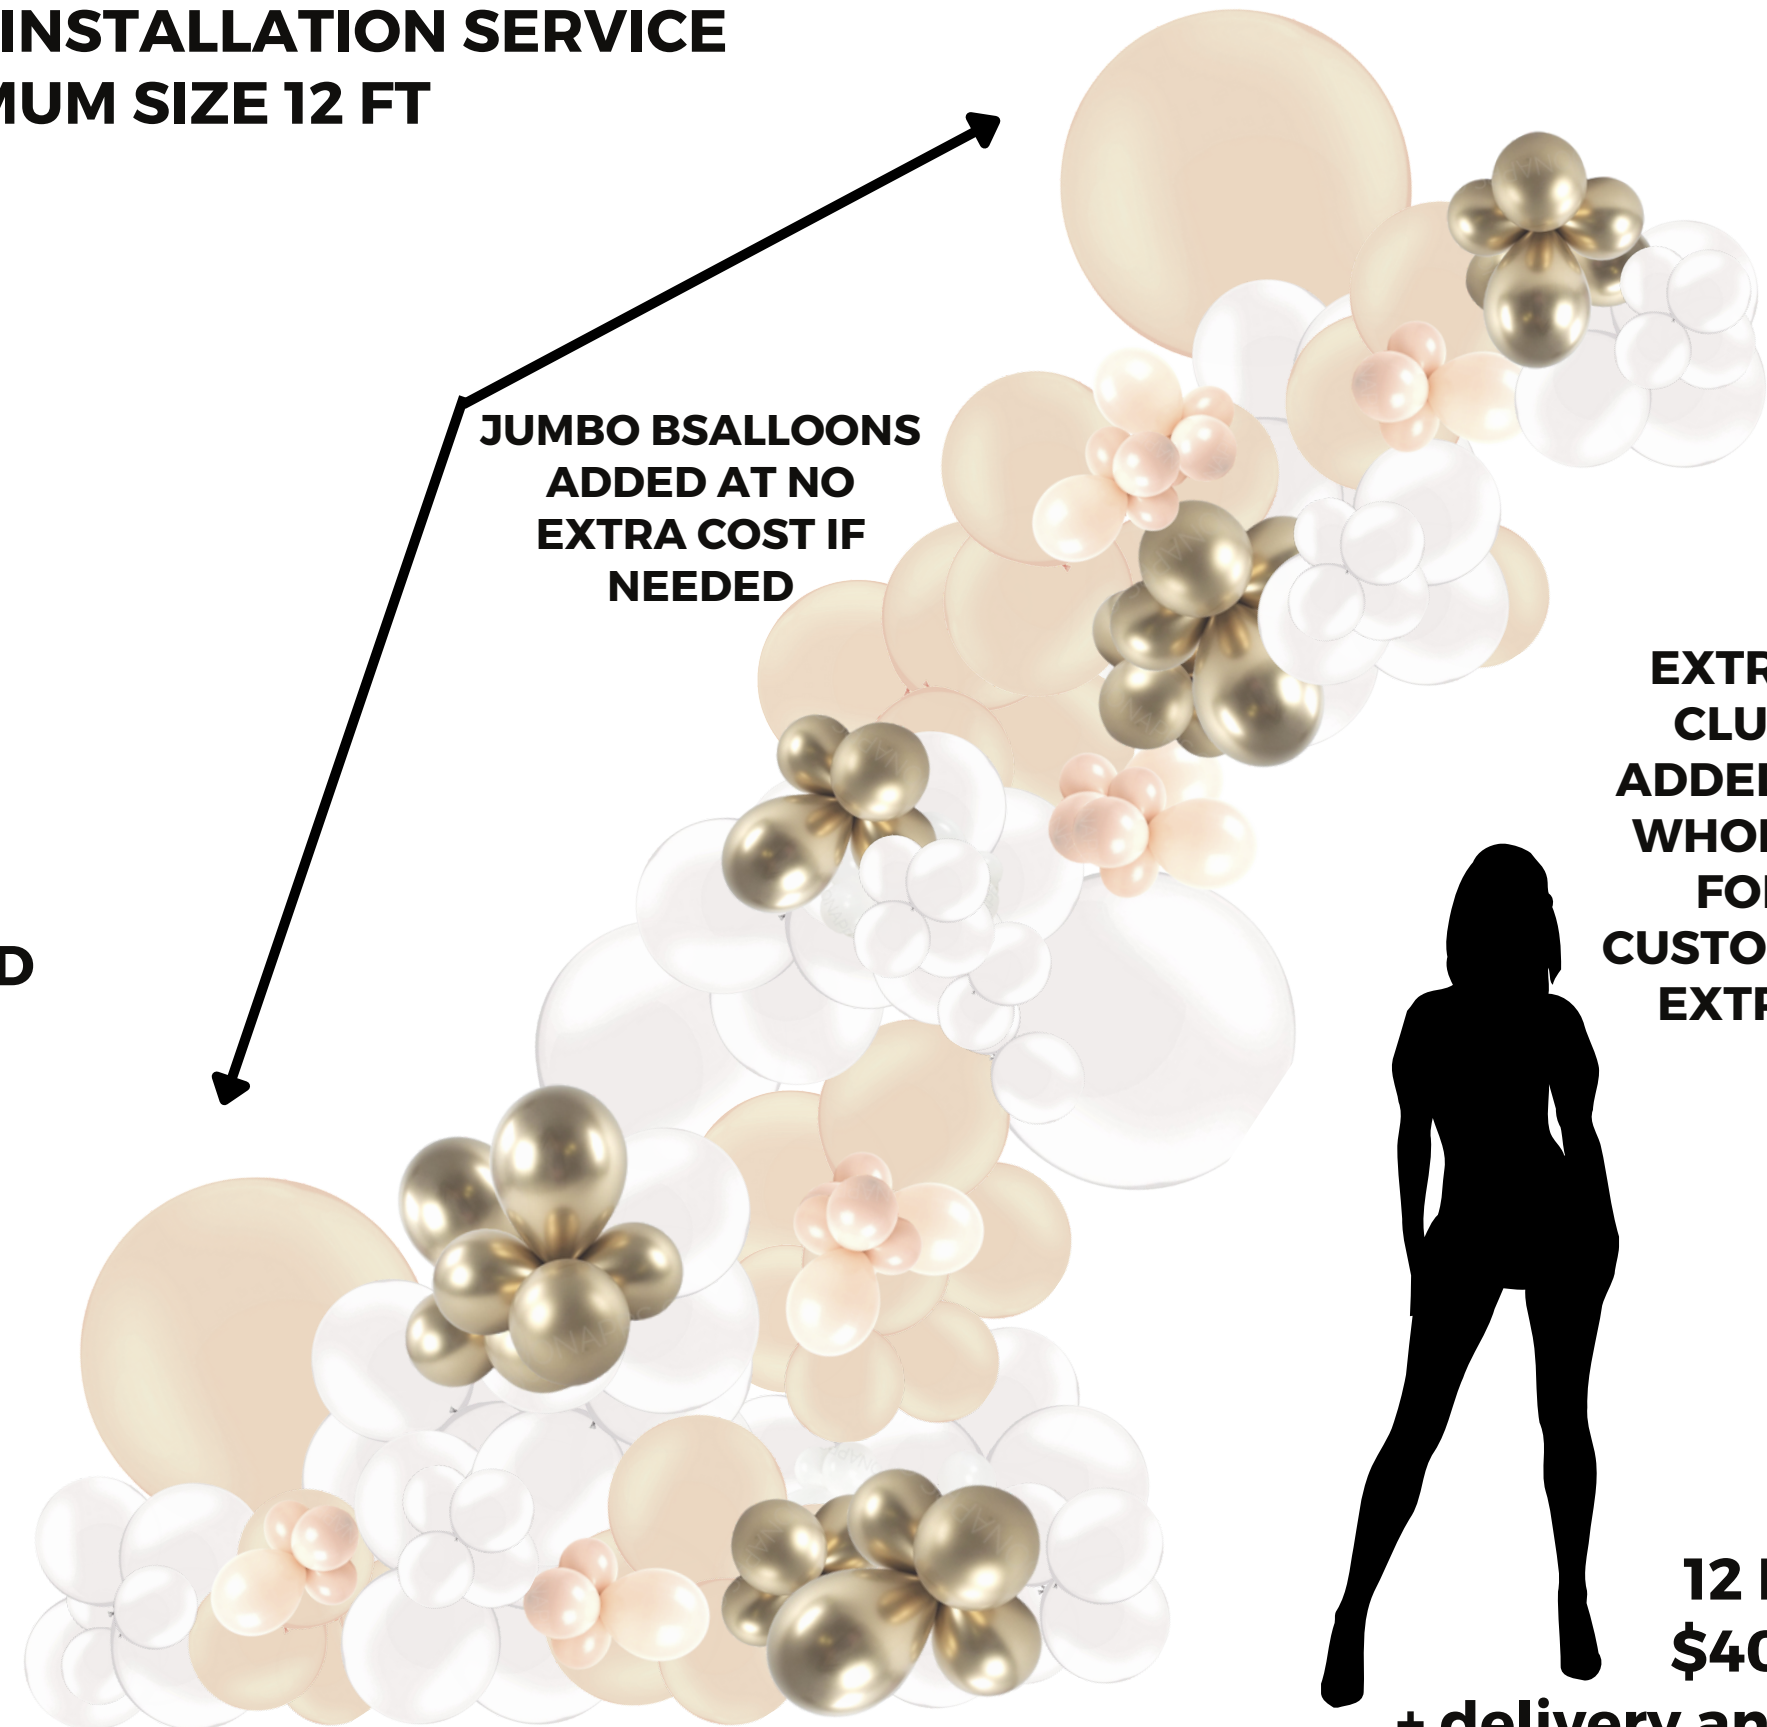

**STYLE
PREMIUM**

12 FT

**\$300 + DELIVERY AND
SETUP FEE**

AP, 300 balloons

5, 9, 12,17 INCHES BALLOON SIZES INCLUDED

BALLOON GARLAND STYLE DE LUXE

OFFERED WITH INSTALLATION SERVICE
MINIMUM SIZE 12 FT

CUSTOM/DOUBLED BALLOON COLORS
OF YOUR CHOICE AND CHROME ACCENTS INCLUDED

5, 9, 12, 17, 30 INCHES BALLOON SIZES INCLUDED

JUMBO BSALLOONS
ADDED AT NO
EXTRA COST IF
NEEDED

EXTRA BALLOON
CLUSTERS ARE
ADDED ALONG THE
WHOLE GARLAND
FOR PERFECT
CUSTOM SHAPE AND
EXTRA VOLUME

12 FT
\$400

+ delivery and setup fee
AP. 400 balloons